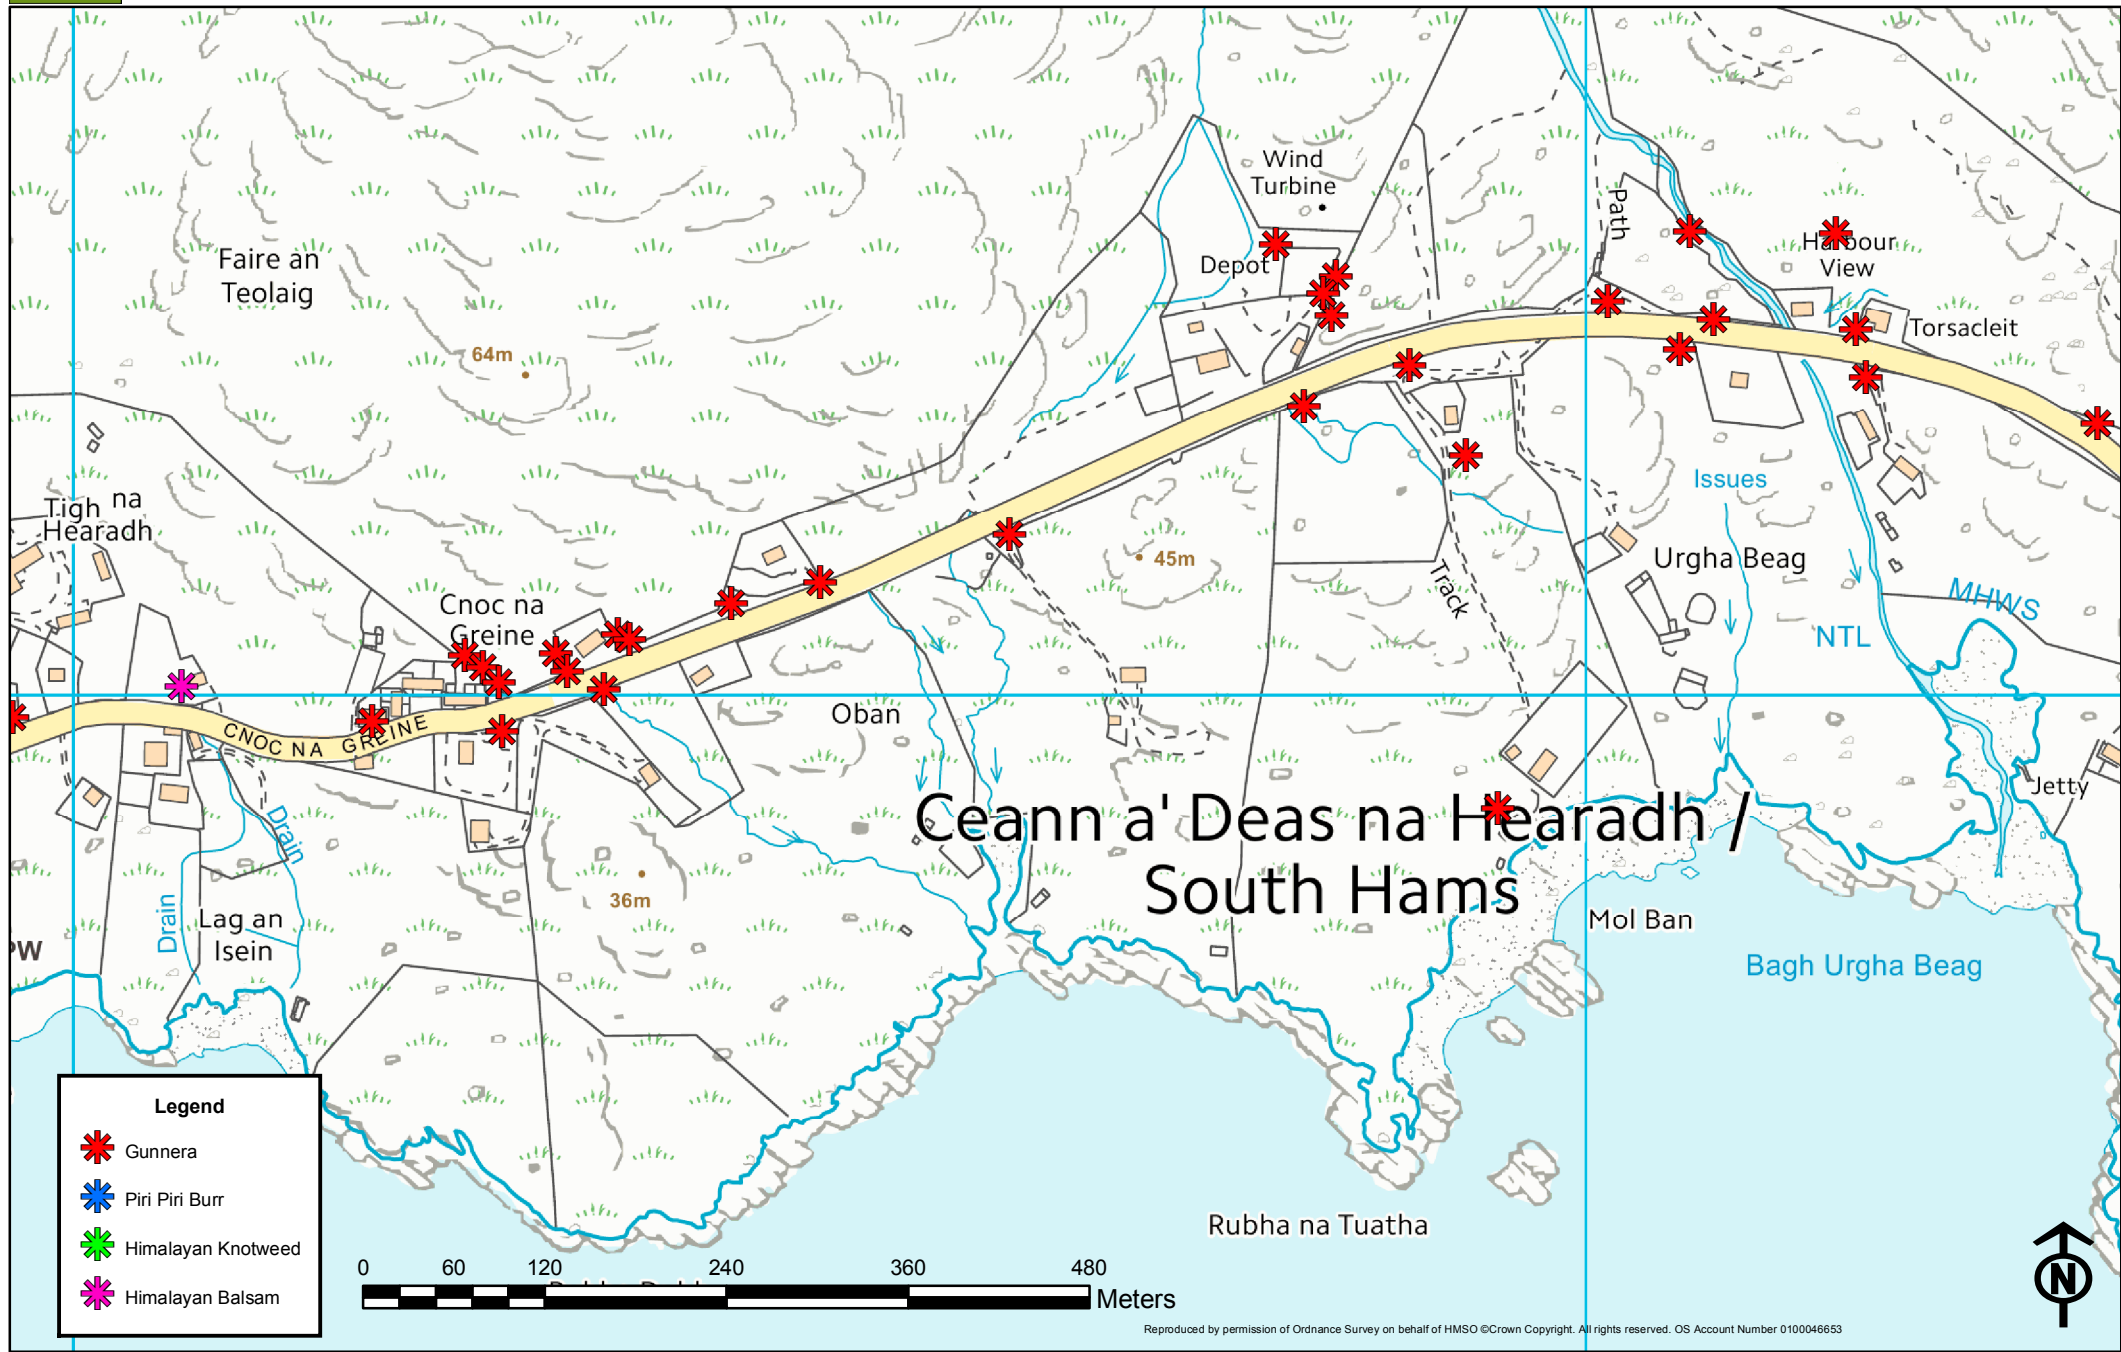

# Non-Native Invasive Plants: East Tarbert

**Legend**

-  Gunnera
-  Piri Piri Burr
-  Himalayan Knotweed
-  Himalayan Balsam

Reproduced by permission of Ordnance Survey on behalf of HMSO ©Crown Copyright. All rights reserved. OS Account Number 0100046653